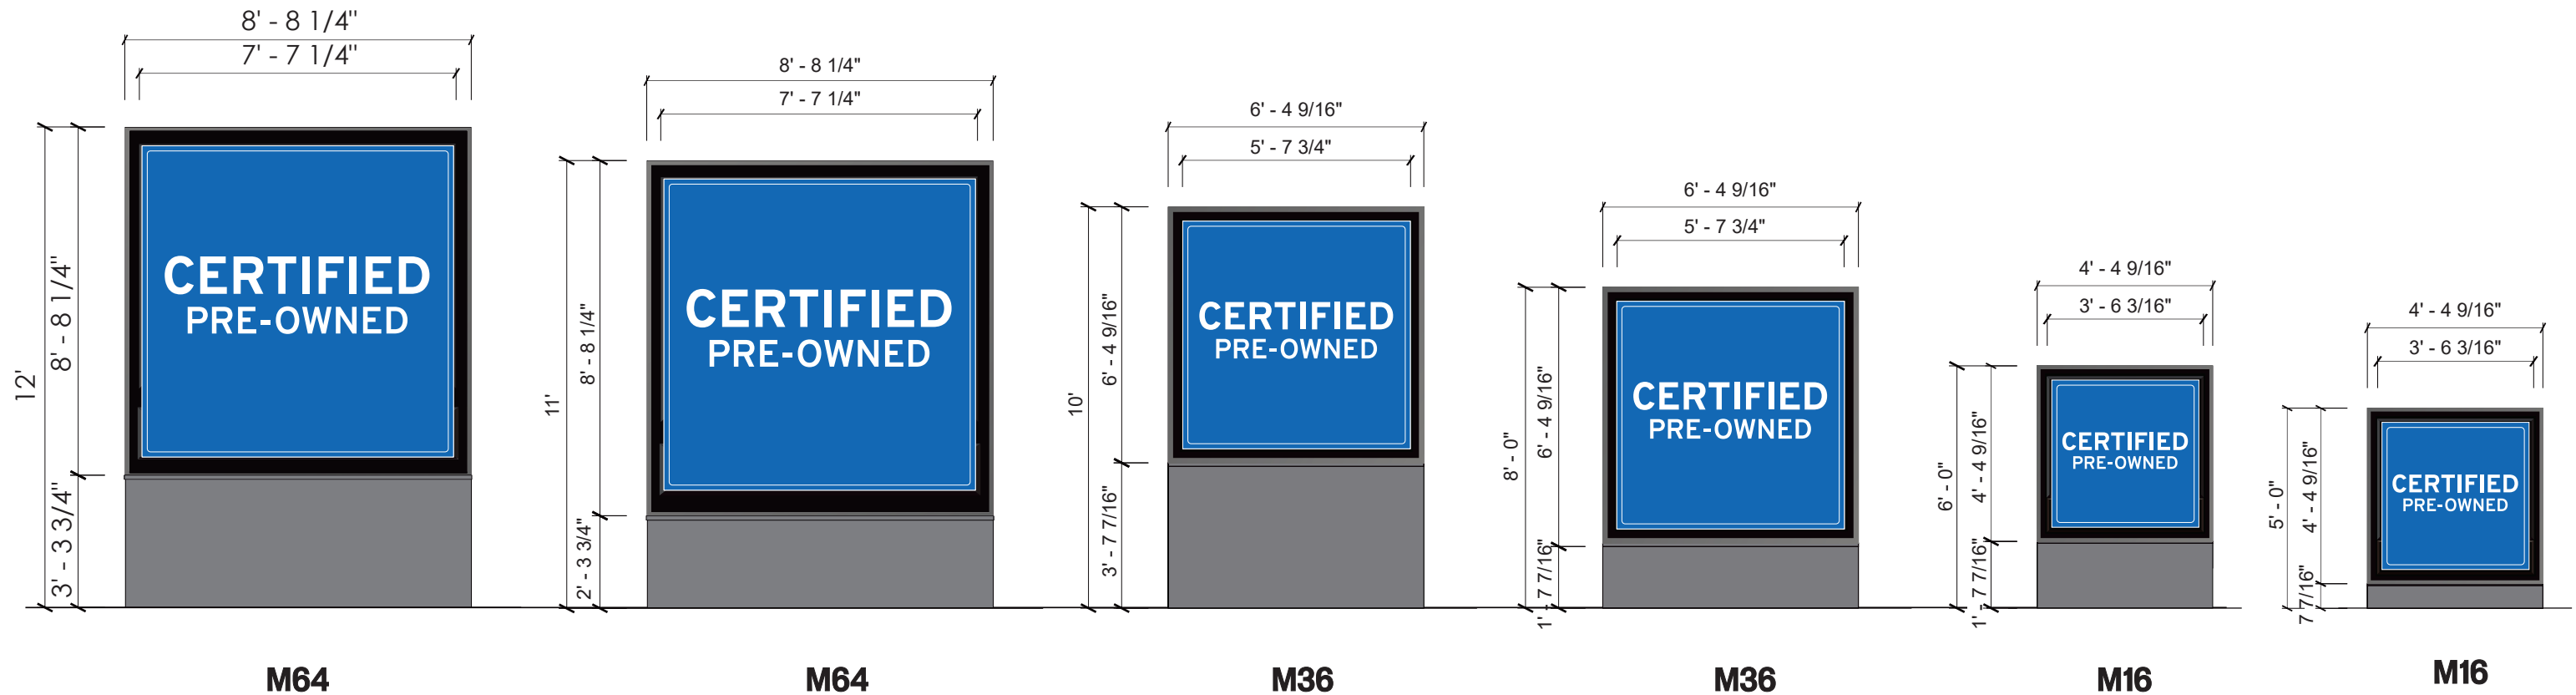

Certified Pre-Owned Chevrolet EBE Sign Family

COPY SIZE BY SIGN		
SIGN	CERTIFIED	PRE-OWNED
M64	10 13/16"	7 3/4"
M36	7 13/16"	5 5/8"
M16	4 15/16"	3 1/2"

REFER TO MASTER DRAWINGS FOR PRODUCTION SIZES

2655 International Parkway
Virginia Beach, VA 23452