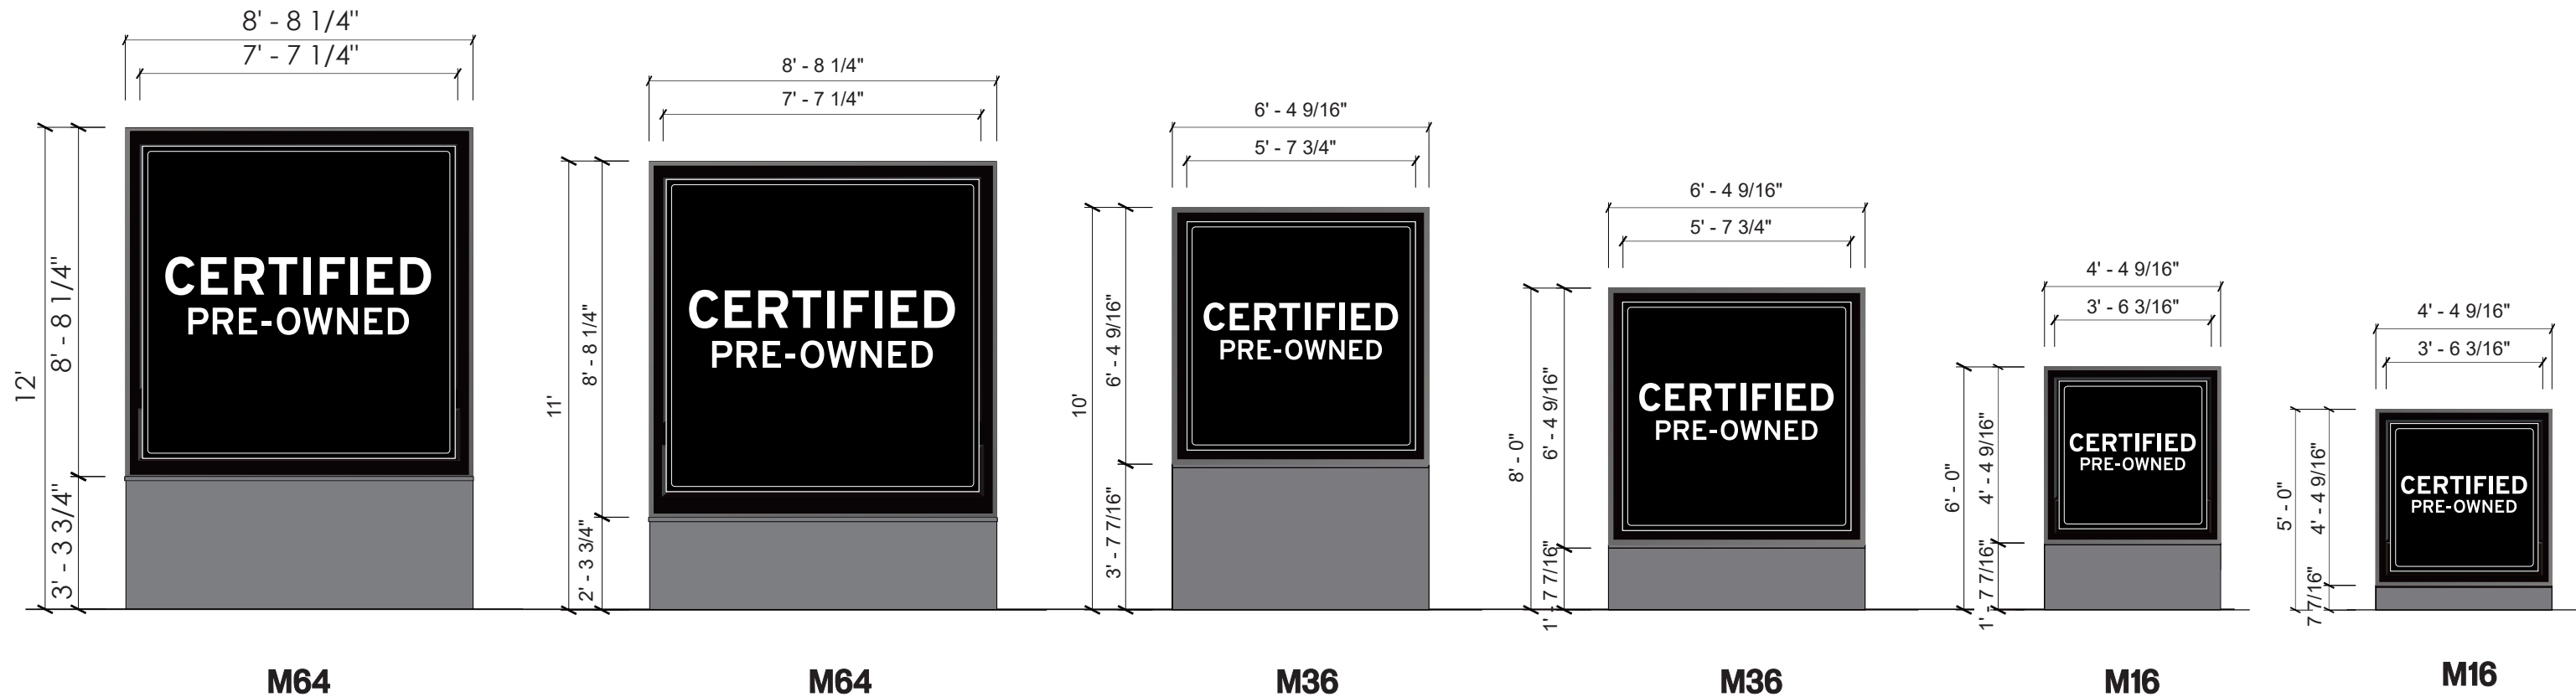

Certified Pre-Owned Buick, GMC, or Cadillac Multi-Line Sign Family

COPY SIZE BY SIGN		
SIGN	CERTIFIED	PRE-OWNED
M64	10 13/16"	7 3/4"
M36	7 13/16"	5 5/8"
M16	4 15/16"	3 1/2"

REFER TO MASTER DRAWINGS FOR PRODUCTION SIZES