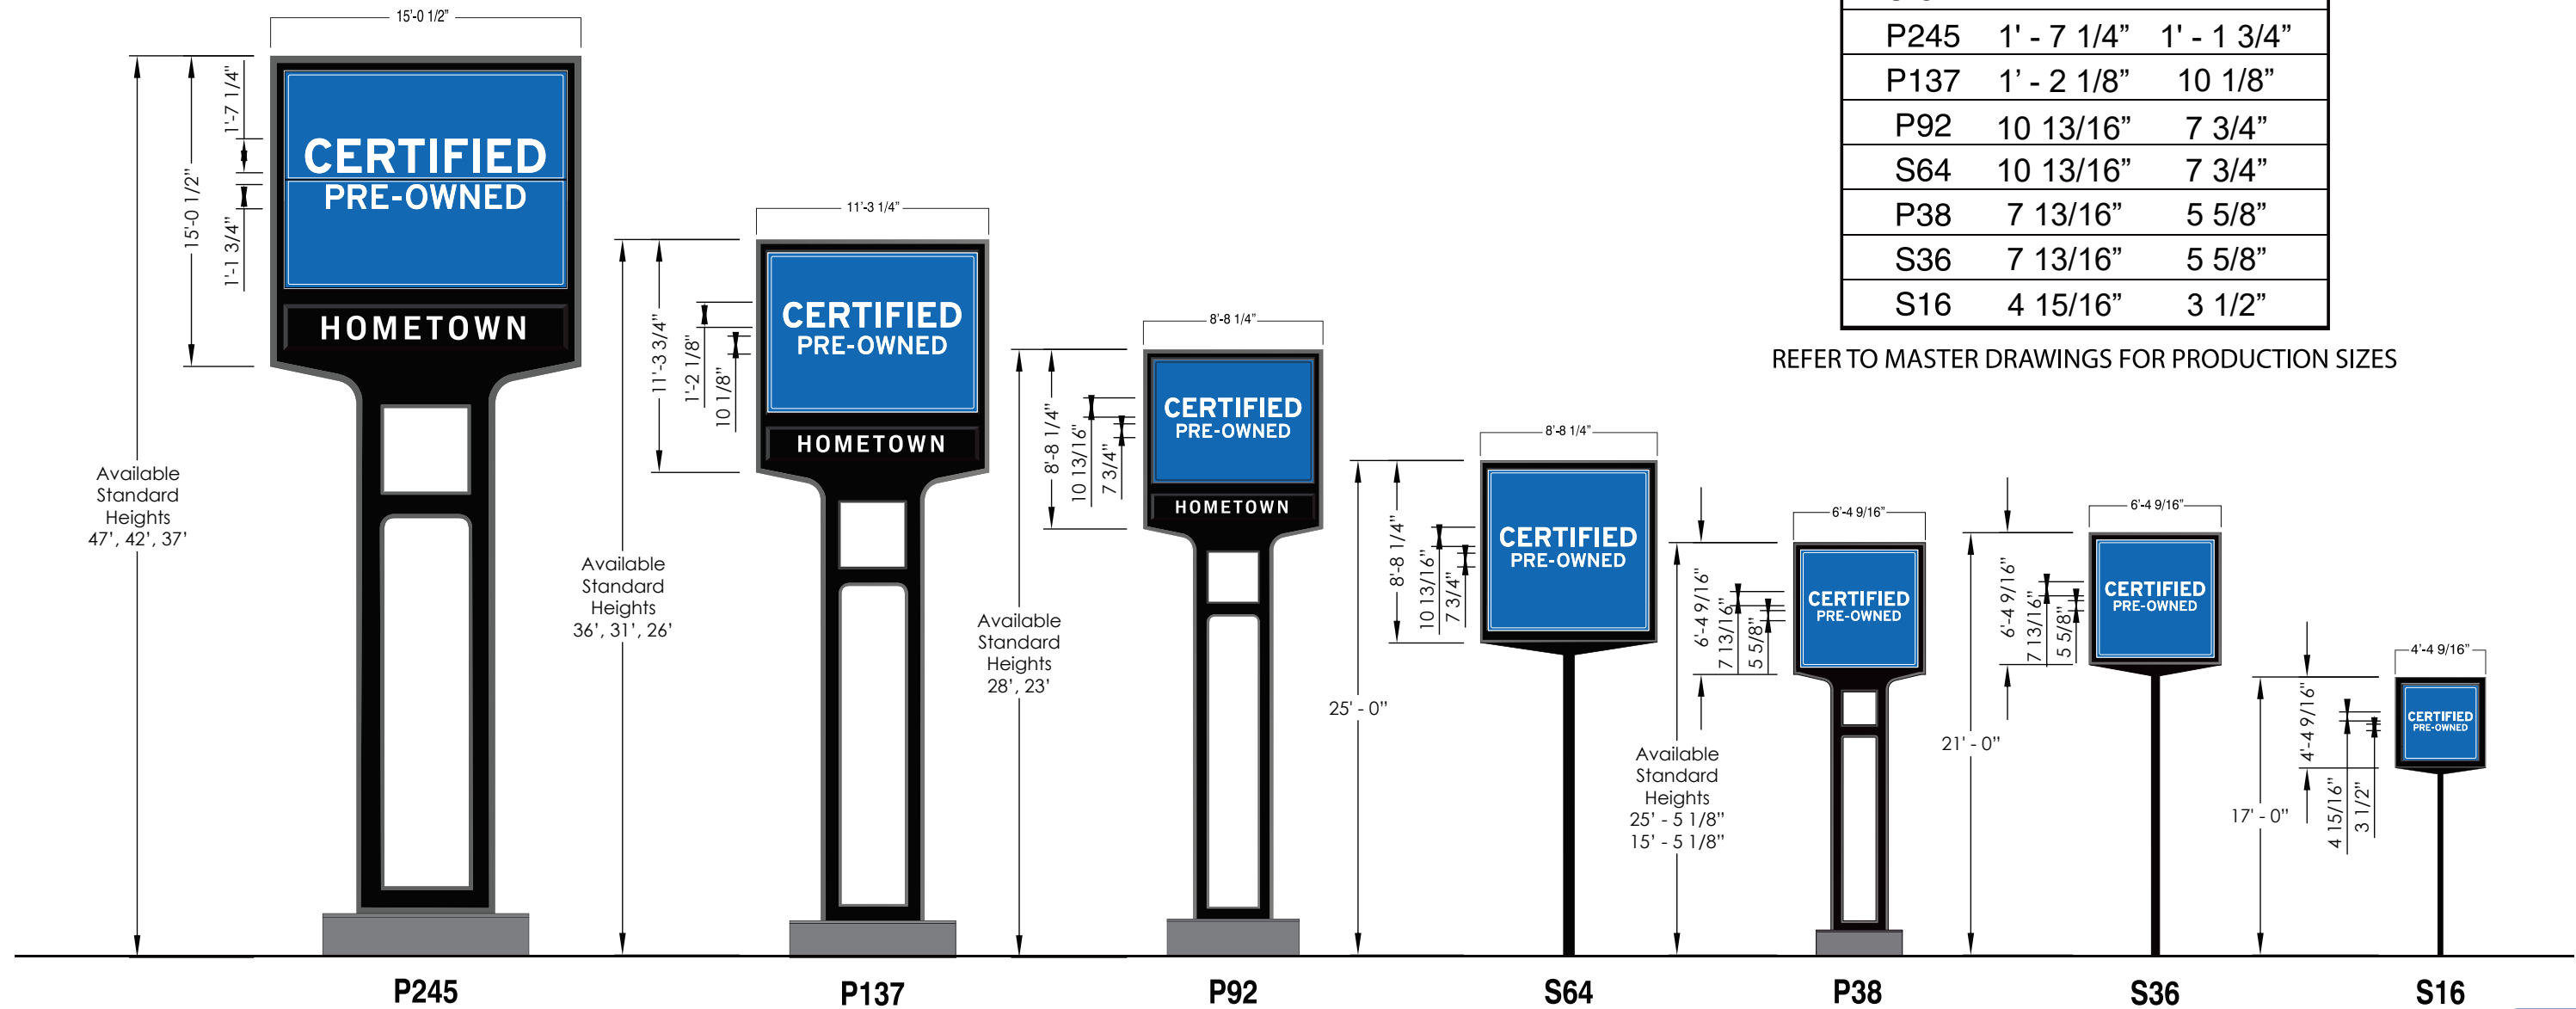

Certified Pre-Owned Chevrolet EBE Sign Family

COPY SIZE BY SIGN		
SIGN	CERTIFIED	PRE-OWNED
P245	1' - 7 1/4"	1' - 1 3/4"
P137	1' - 2 1/8"	10 1/8"
P92	10 13/16"	7 3/4"
S64	10 13/16"	7 3/4"
P38	7 13/16"	5 5/8"
S36	7 13/16"	5 5/8"
S16	4 15/16"	3 1/2"

REFER TO MASTER DRAWINGS FOR PRODUCTION SIZES