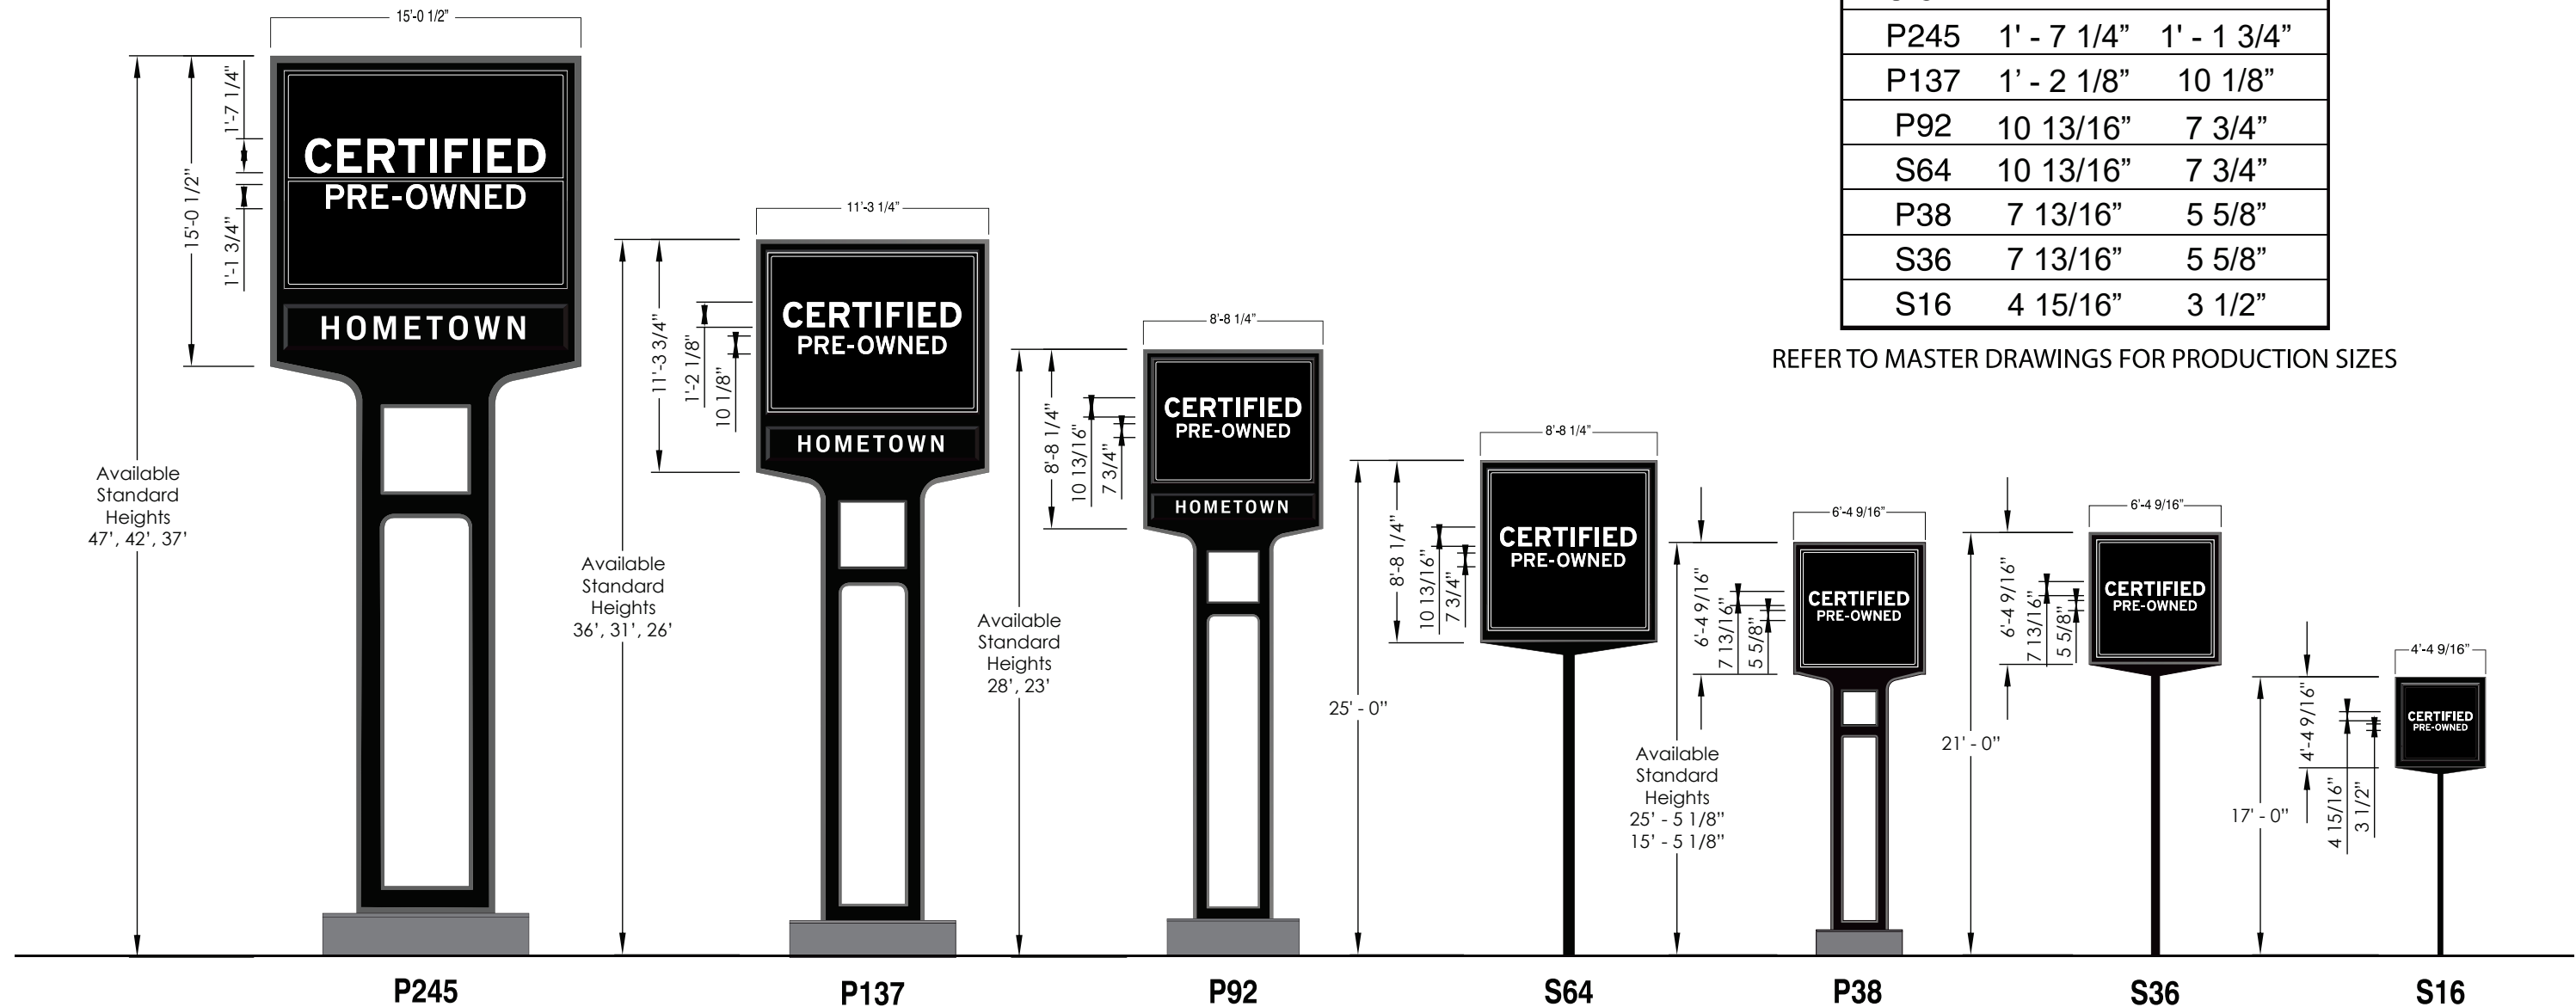

Certified Pre-Owned Buick, GMC, or Cadillac Multi-Line Sign Family

COPY SIZE BY SIGN		
SIGN	CERTIFIED	PRE-OWNED
P245	1' - 7 1/4"	1' - 1 3/4"
P137	1' - 2 1/8"	10 1/8"
P92	10 13/16"	7 3/4"
S64	10 13/16"	7 3/4"
P38	7 13/16"	5 5/8"
S36	7 13/16"	5 5/8"
S16	4 15/16"	3 1/2"

REFER TO MASTER DRAWINGS FOR PRODUCTION SIZES