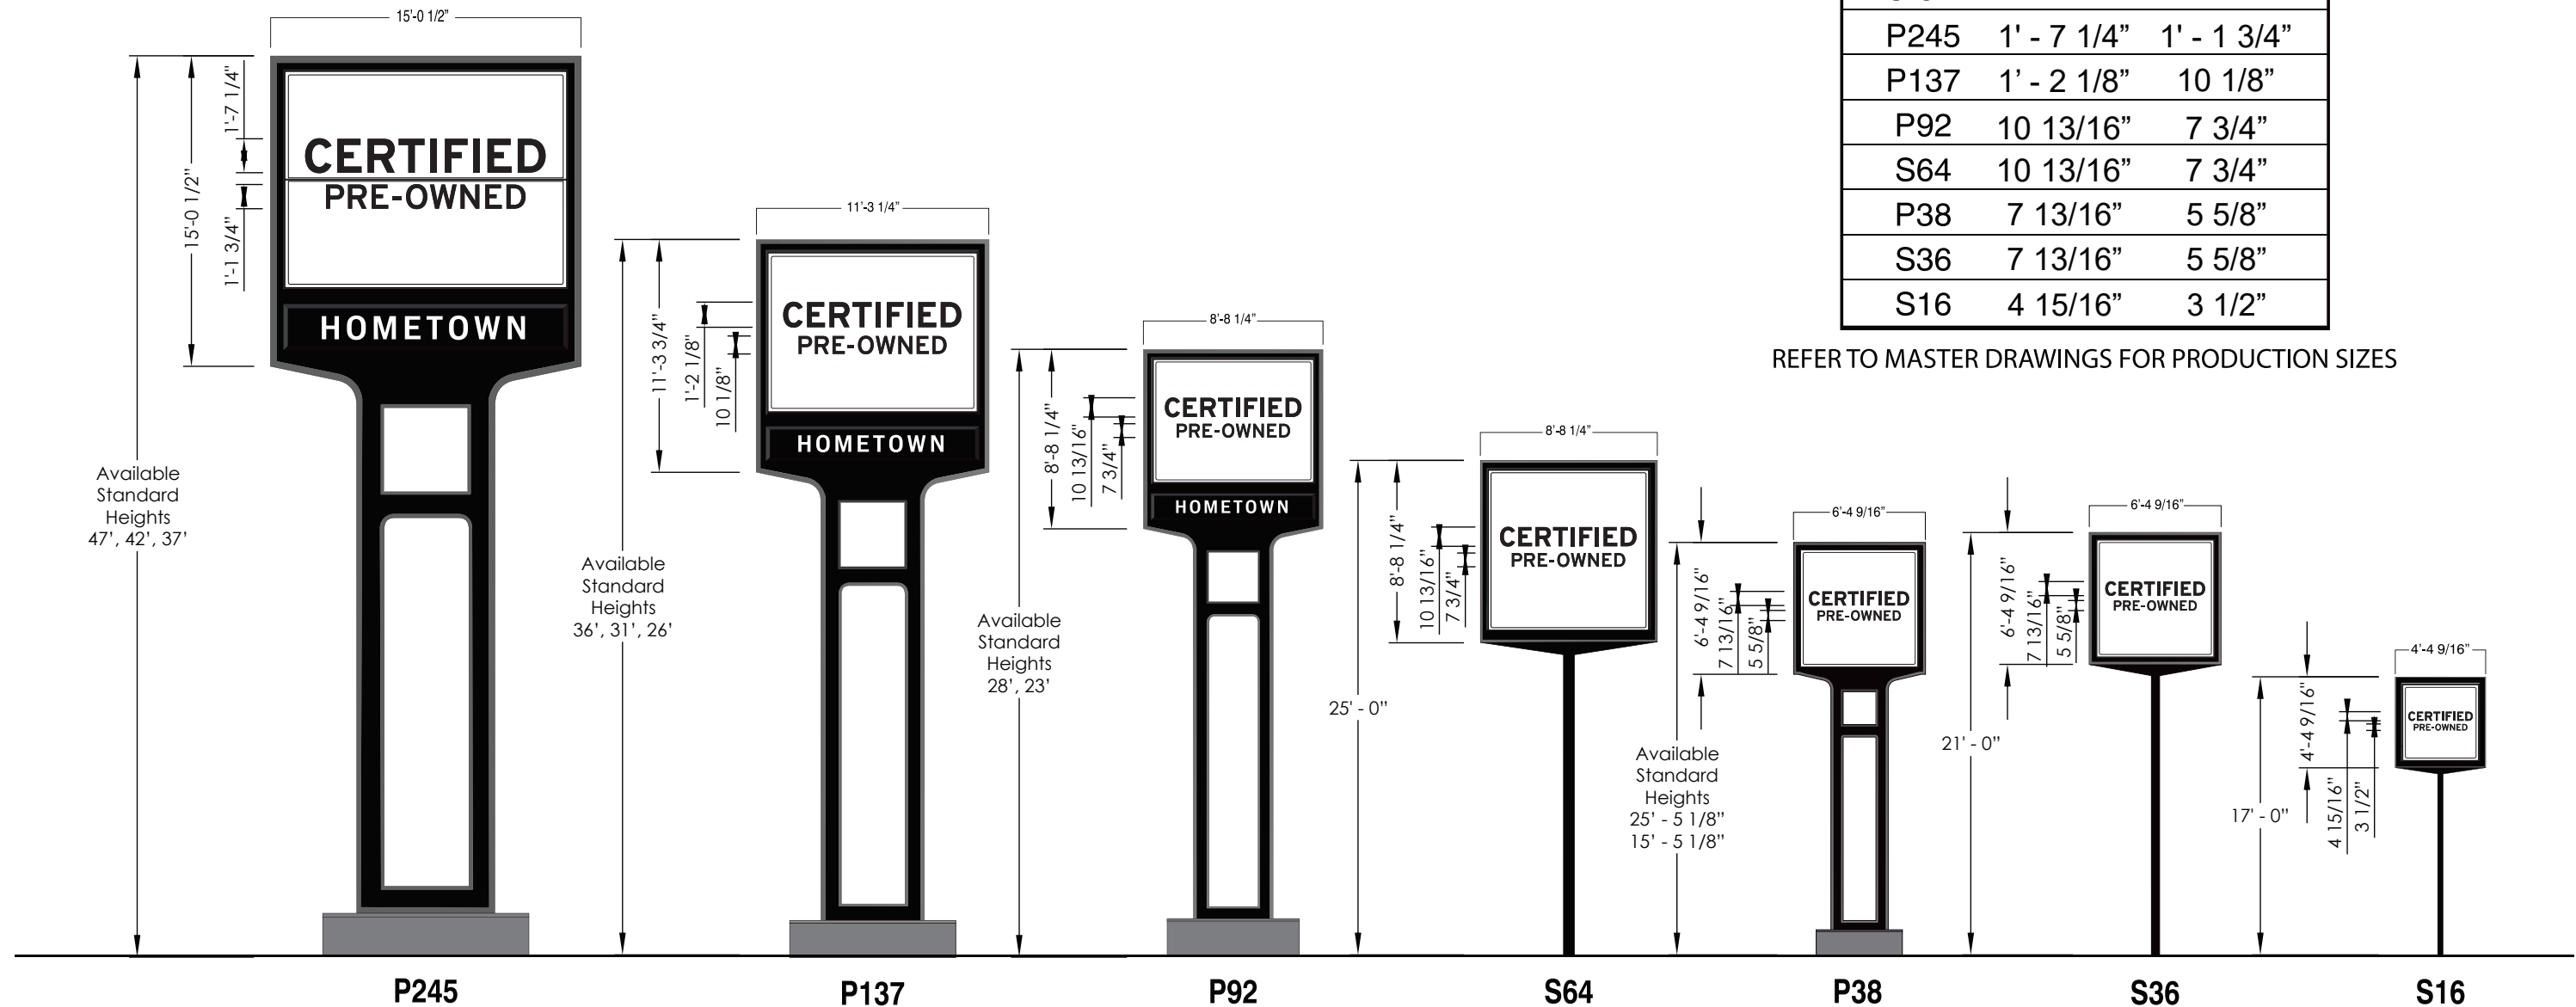

Certified Pre-Owned Chevrolet Multi-Line Sign Family

COPY SIZE BY SIGN		
SIGN	CERTIFIED	PRE-OWNED
P245	1' - 7 1/4"	1' - 1 3/4"
P137	1' - 2 1/8"	10 1/8"
P92	10 13/16"	7 3/4"
S64	10 13/16"	7 3/4"
P38	7 13/16"	5 5/8"
S36	7 13/16"	5 5/8"
S16	4 15/16"	3 1/2"

REFER TO MASTER DRAWINGS FOR PRODUCTION SIZES