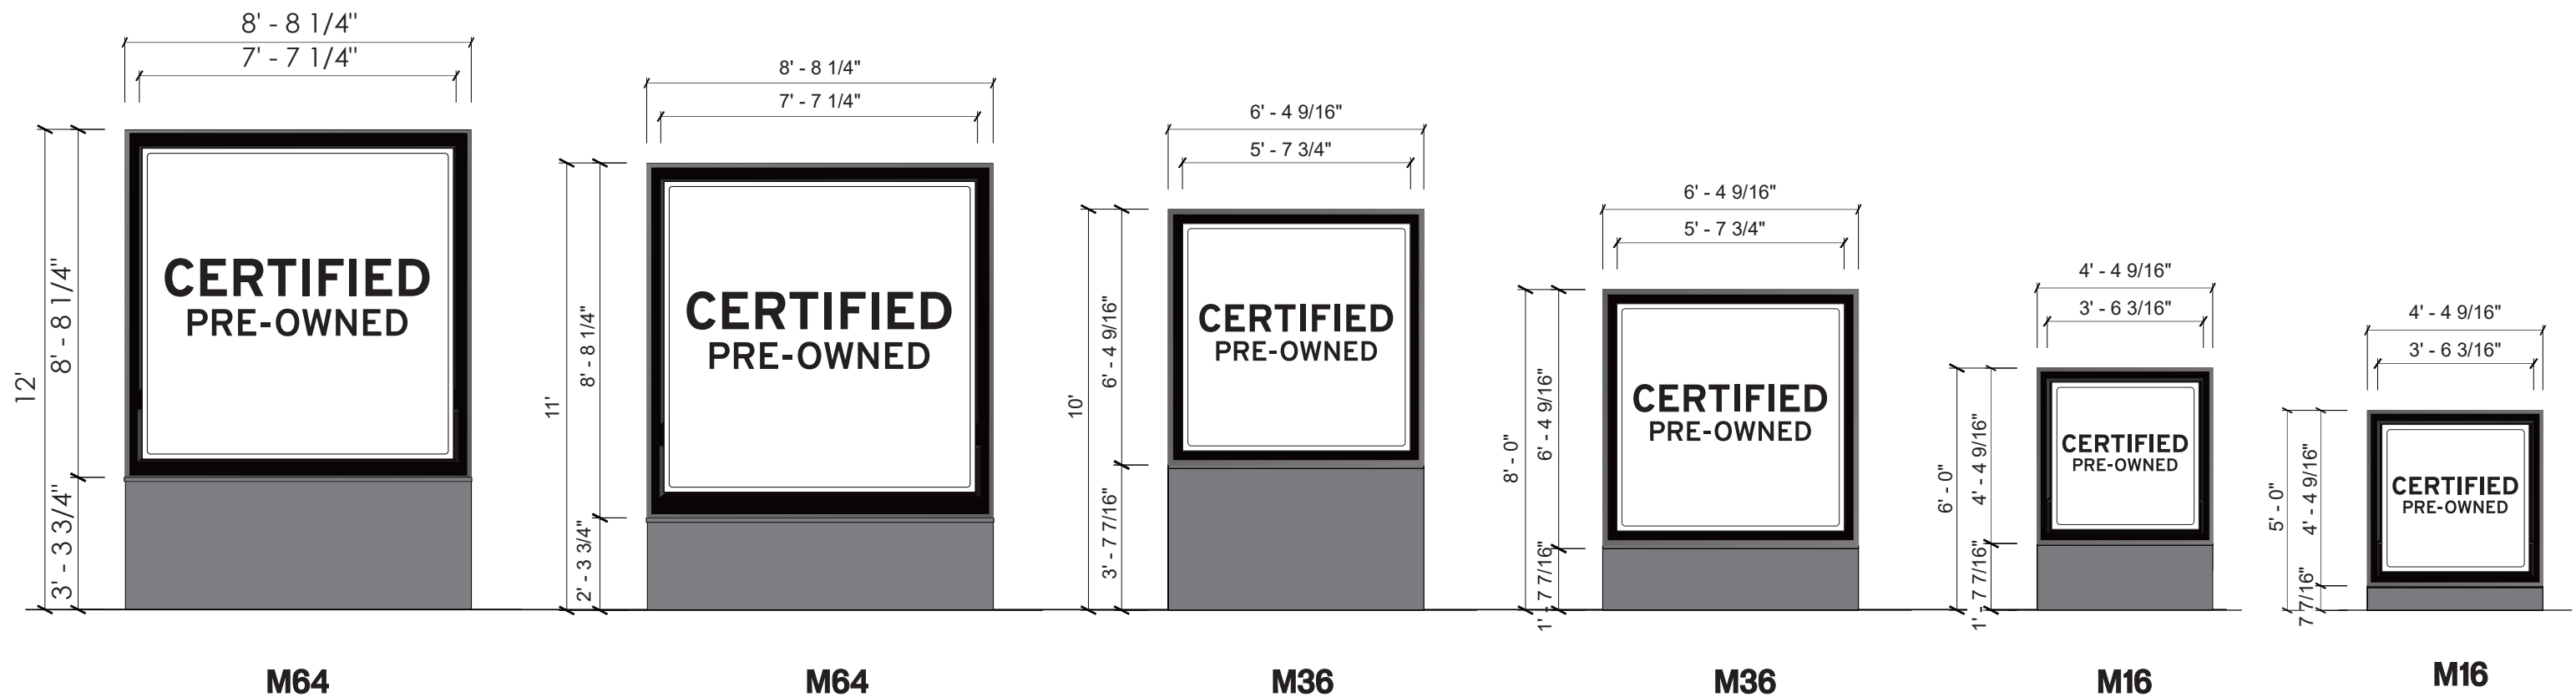

Certified Pre-Owned Chevrolet Multi-Line Sign Family

COPY SIZE BY SIGN		
SIGN	CERTIFIED	PRE-OWNED
P245	1' - 7 1/4"	1' - 1 3/4"
P137	1' - 2 1/8"	10 1/8"
P92	10 13/16"	7 3/4"
S64	10 13/16"	7 3/4"
P38	7 13/16"	5 5/8"
S36	7 13/16"	5 5/8"
S16	4 15/16"	3 1/2"

Certified Pre-Owned Chevrolet Multi-Line Sign Family

COPY SIZE BY SIGN		
SIGN	CERTIFIED	PRE-OWNED
M64	10 13/16"	7 3/4"
M36	7 13/16"	5 5/8"
M16	4 15/16"	3 1/2"

REFER TO MASTER DRAWINGS FOR PRODUCTION SIZES